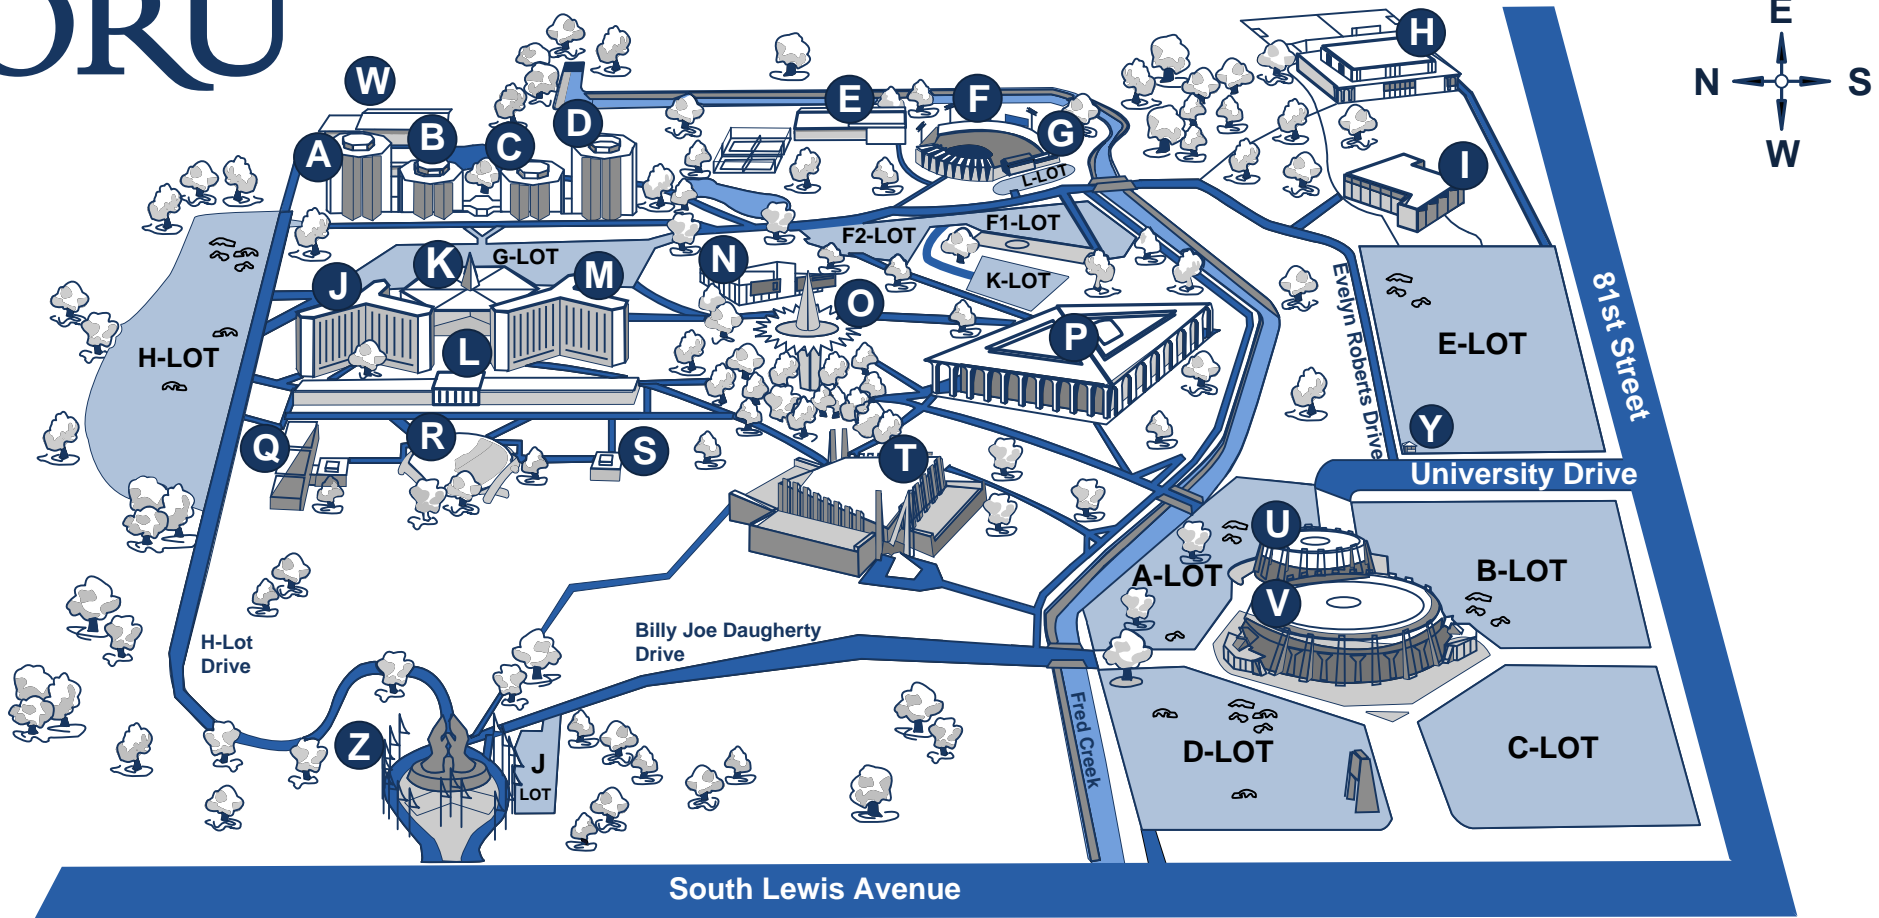

ORU

- A. Michael Cardone Hall "Michael"
- B. Wesley Luehring Hall "Wesley"
- C. Susie Vinson Hall "Susie"
- D. Frances Cardone Hall "Frances"
- E. H.A. Chapman Practice Facility
- F. J.L. Johnson Stadium
- G. Burkart Family Strength & Conditioning Center
- H. Kenneth H. Cooper Aerobics Center "AC" & Case Soccer Complex
- I. Stovall Administrative Center "Stovall"
- J. Ellis Melvin Roberts Hall "EMR"
- K. Hamill Student Center (Security/Fireside Room)
- L. Timko-Barton Hall "Timko"

- M. Claudius Priscilla Roberts Hall "Claudius"
- N. Armand Hammer Alumni Student Center "Student Center"
- O. Prayer Tower
- P. Learning Resources Center "LRC" & Graduate Center "GC"
- Q. Gabrielle Christian Salem Hall
- R. Howard Auditorium "Howard"
- S. Braxton Annex
- T. Christ's Chapel "Chapel"
- U. Studio One "Baby Mabee"
- V. Mabee Center
- W. Rocky Roberts Maintenance Facility
- Y. Information Center
- Z. Billy Joe Daugherty Circle